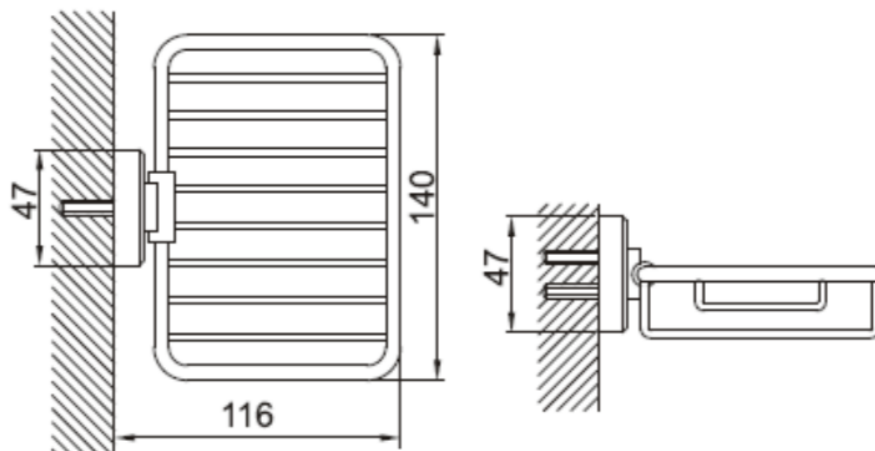

Brand : CAE, China  
Name : Soap Basket  
Item Code : 9509 T07027C PBR

Color / Finish: Matte Black  
Dimensions :

Product info:  
• Soap Basket

Flushing of pipe must be done before fittings are installed. Failure to do so voids the warranty.  
Follow cleaning instructions and avoid using any harmful chemicals.  
All information is for reference only. Installation shall always be based on the specs provided with actual delivered items.  
For more info, visit [www.sanitecph.com](http://www.sanitecph.com)