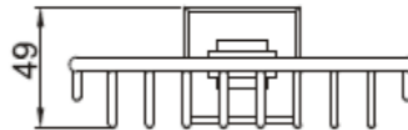

Brand : CAE, China  
Name : Soap Basket  
Item Code : 9509 T07027C PBR

Color / Finish: Matte Black  
Dimensions :

Product info:  
• Soap Basket

Flushing of pipe must be done before fittings are installed. Failure to do so voids the warranty.  
Follow cleaning instructions and avoid using any harmful chemicals.  
All information is for reference only. Installation shall always be based on the specs provided with actual delivered items.  
For more info, visit [www.sanitecph.com](http://www.sanitecph.com)